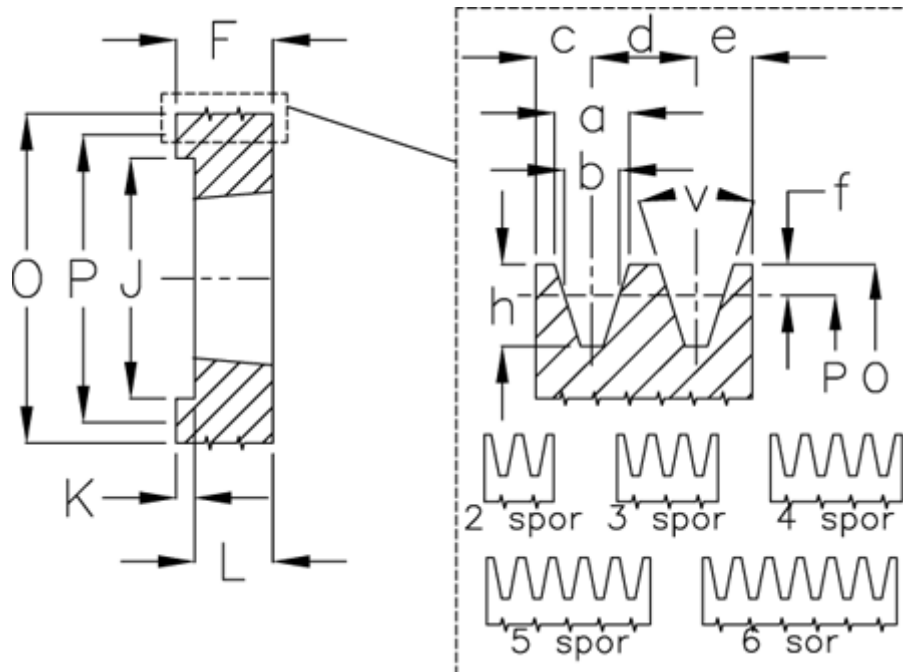

Article number: 604113008503

Description: V-belt pulley SPZ 85/3 TL1610

## Measures

a	= 9,7	For bush	= 1610	P	= 85
b	= 8,5	h	= 11	Type	= SPZ
Bush $\zeta$ max	= 42	J	= 60.0	v	= 38 grader
c	= 8	K	= 15		
d	= 12	L	= 25		
e	= 8	m	= -		
f	= 2	Number of ribs	= 3		
F	= 40	O	= 89		